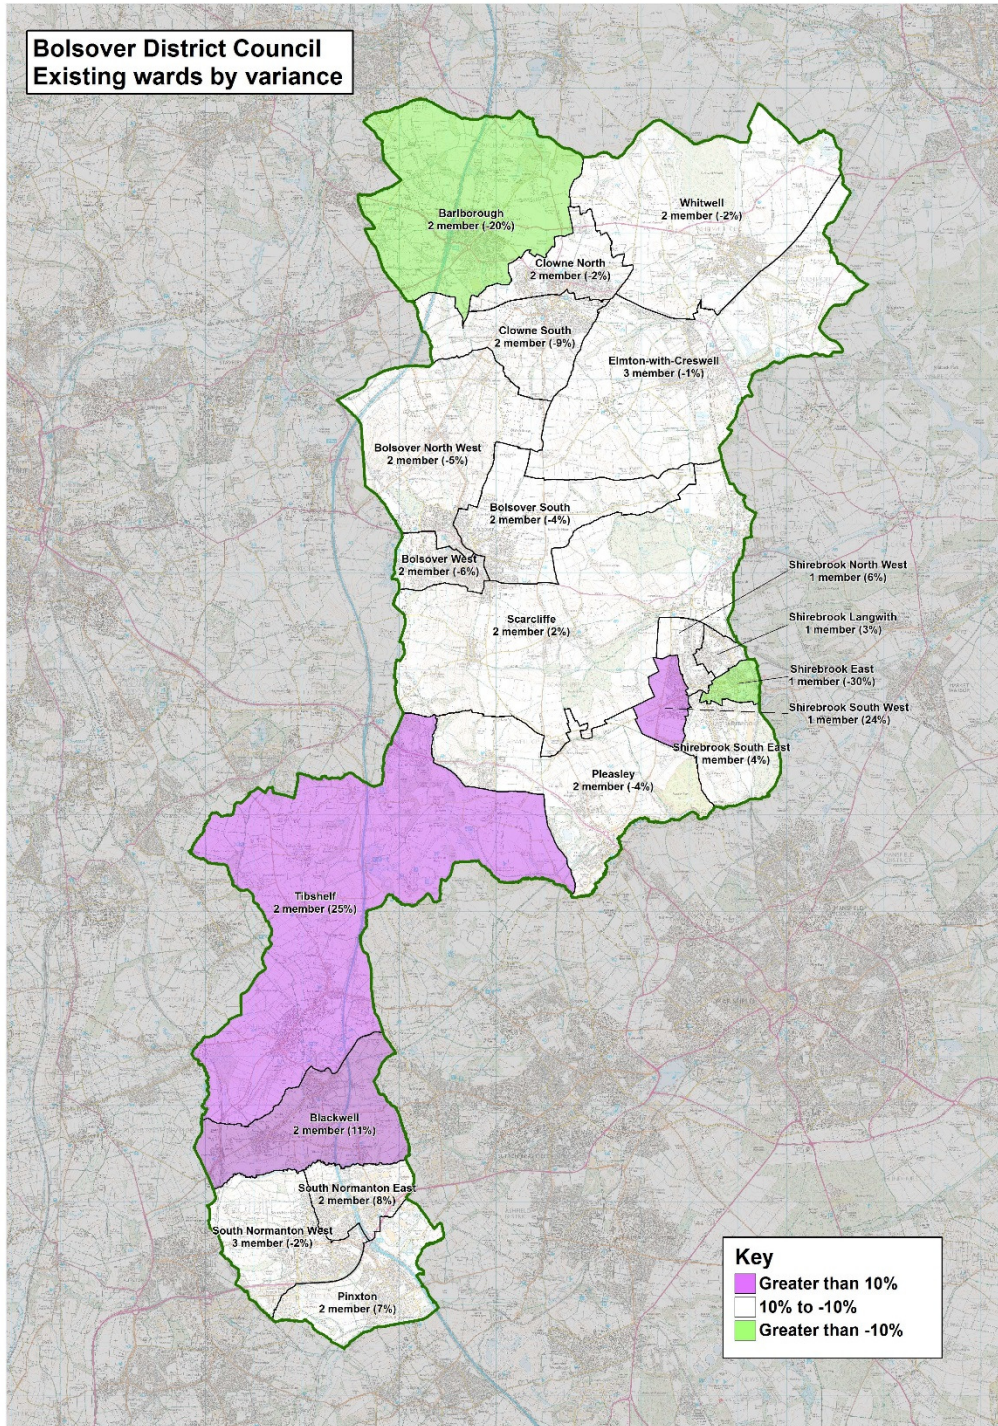

Bolsover District Council

Electoral review briefing 2 March 2016

Website: www.lgbce.org.uk
Have your say: consultation.lgbce.org.uk
Follow us: @lgbce
Contact us: reviews@lgbce.org.uk

**Bolsover District Council
Existing wards by variance**

The
Local Government
Boundary Commission
for England

- Shirebrook East ward has 30% fewer electors than the average for the council

How?

Council size:

Effective representations will address:

Governance and
decision making

Scrutiny and outside
bodies

Representational
role of district
councillors

Electoral ward boundaries:

Effective representations will address:

Electoral equality for
voters

Community interests
and identities

The Local Government Boundary Commission for England

How to get involved

The collage features three overlapping screenshots:

- Top-left:** A screenshot of the 'Draw on map' tool interface. It includes a 'Draw on map' button and instructions for using the Marker Tool, Line tool, and Polygon tool. Below the instructions is a map of York with several colored regions (orange, green, purple) and a sidebar with region names like 'North East', 'North West', etc.
- Top-right:** A screenshot of the 'Electoral review of East Dorset' consultation page. It features the title 'Electoral review of East Dorset', a 'Tell us what you think' section, and a 'Have your say' section with contact information for the Review Officer.
- Bottom:** A screenshot of the 'Draw on map' tool interface for the 'Suffolk Coastal District', showing a map with blue lines indicating 'Proposed Boundary 1', 'Proposed Boundary 2', and 'Proposed Boundary 3'.