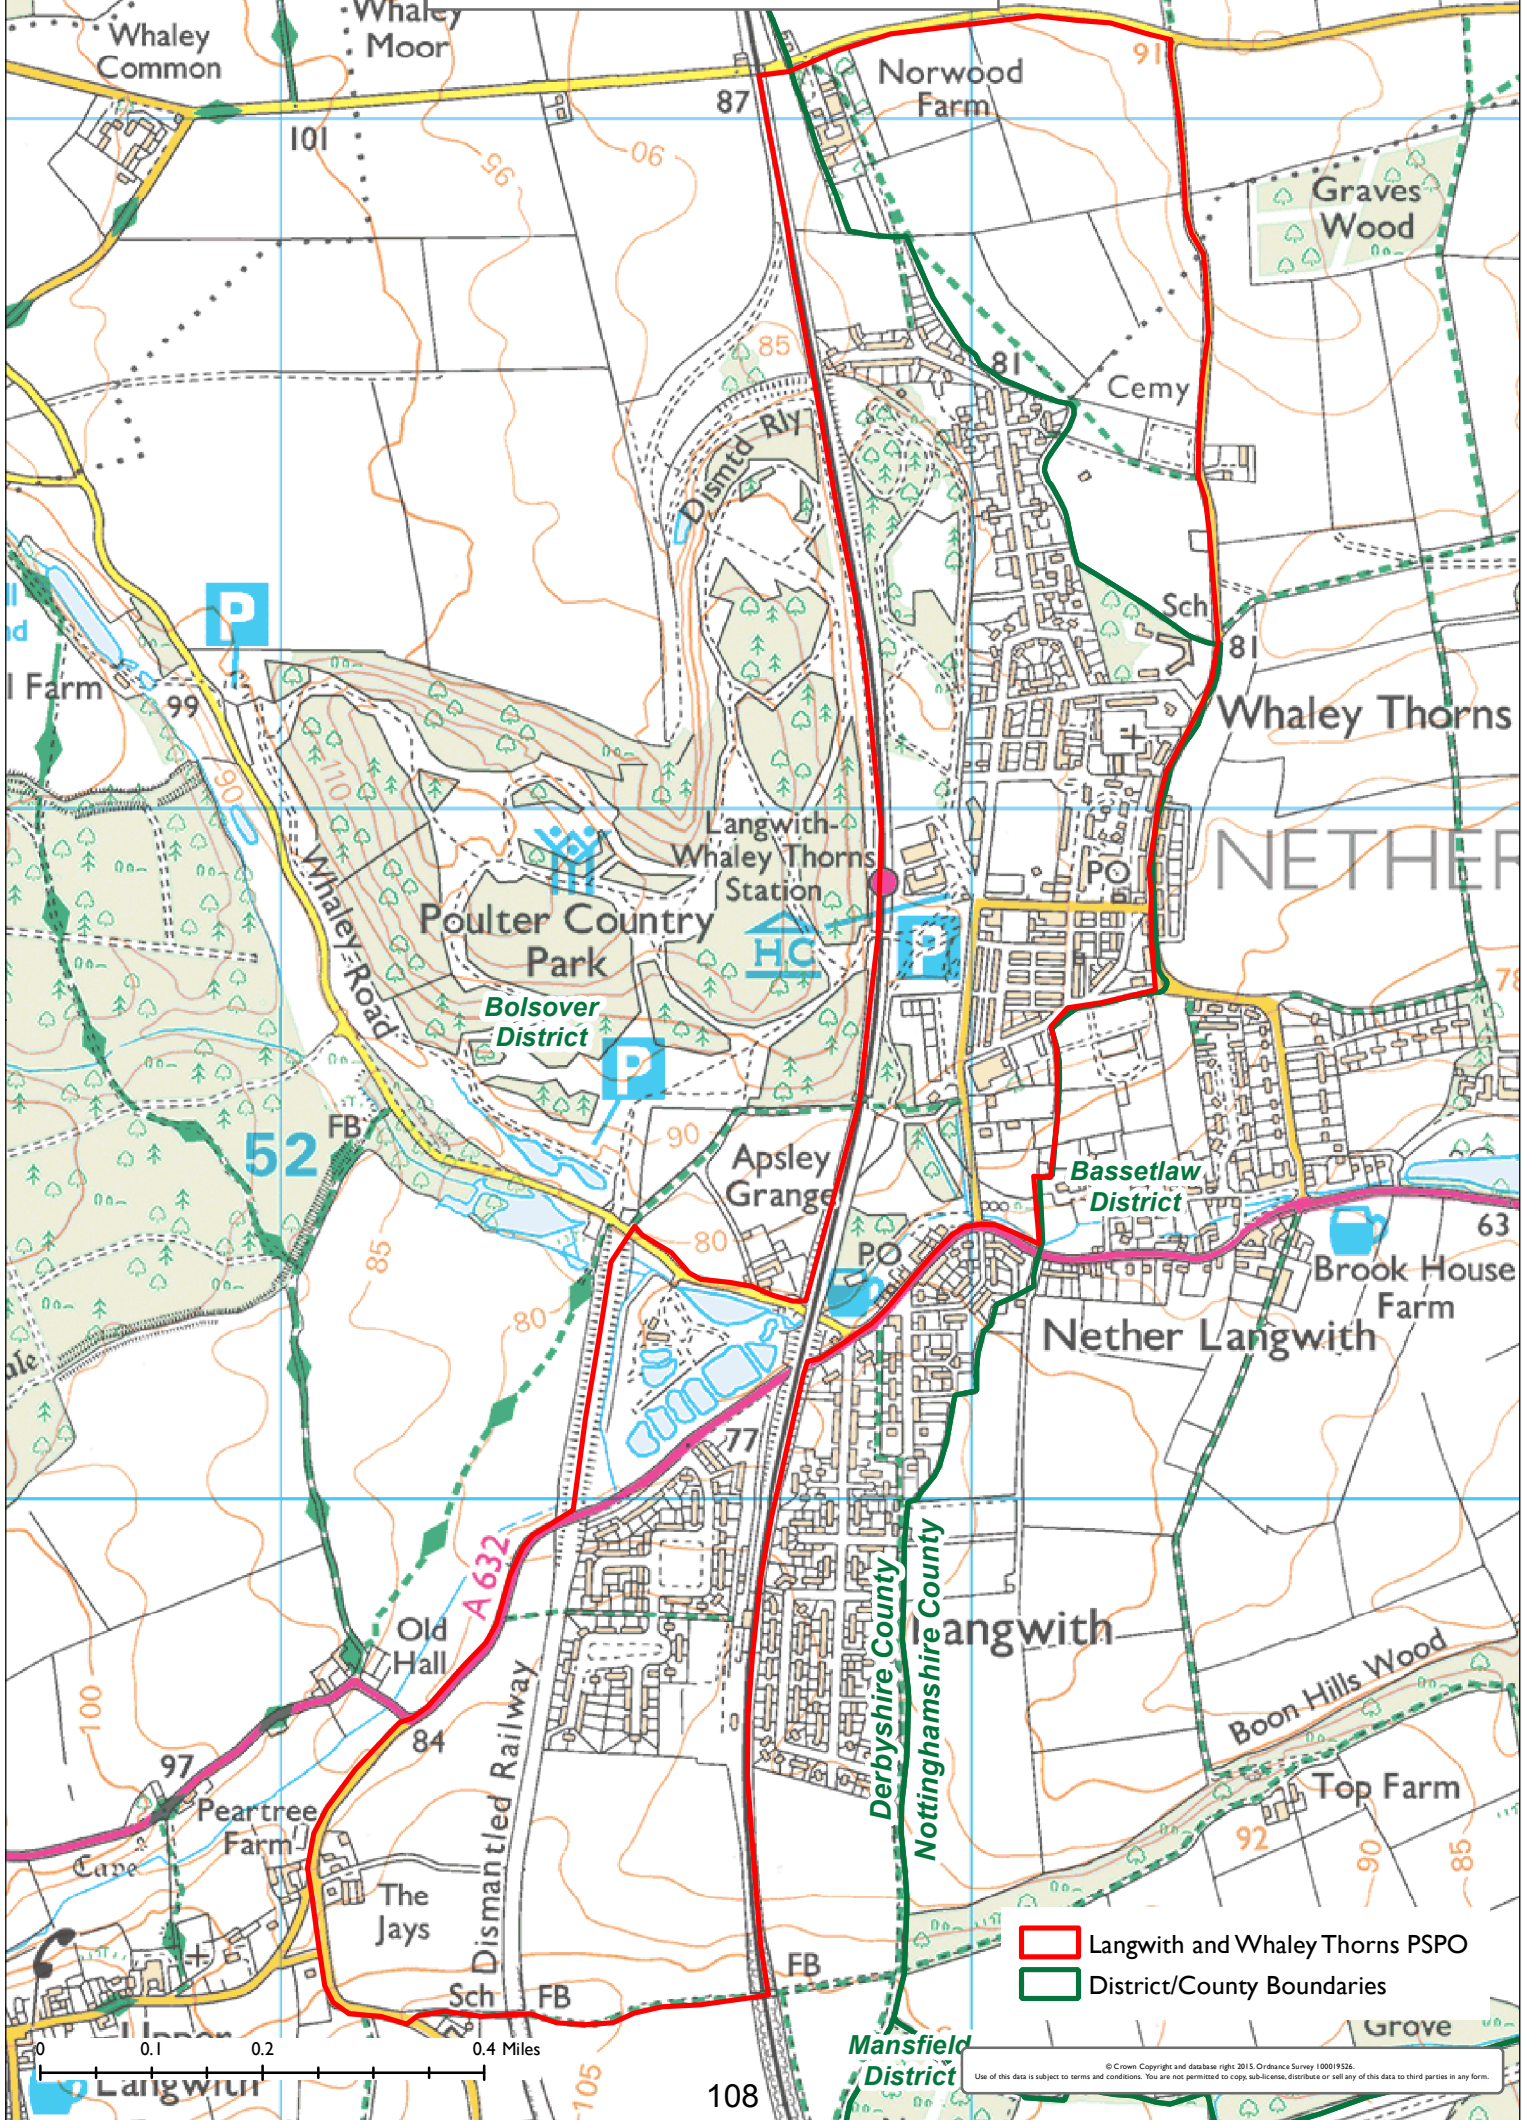

Langwith Public Spaces Protection Order

-  Langwith and Whaley Thorns PSPO
-  District/County Boundaries

0 0.1 0.2 0.4 Miles