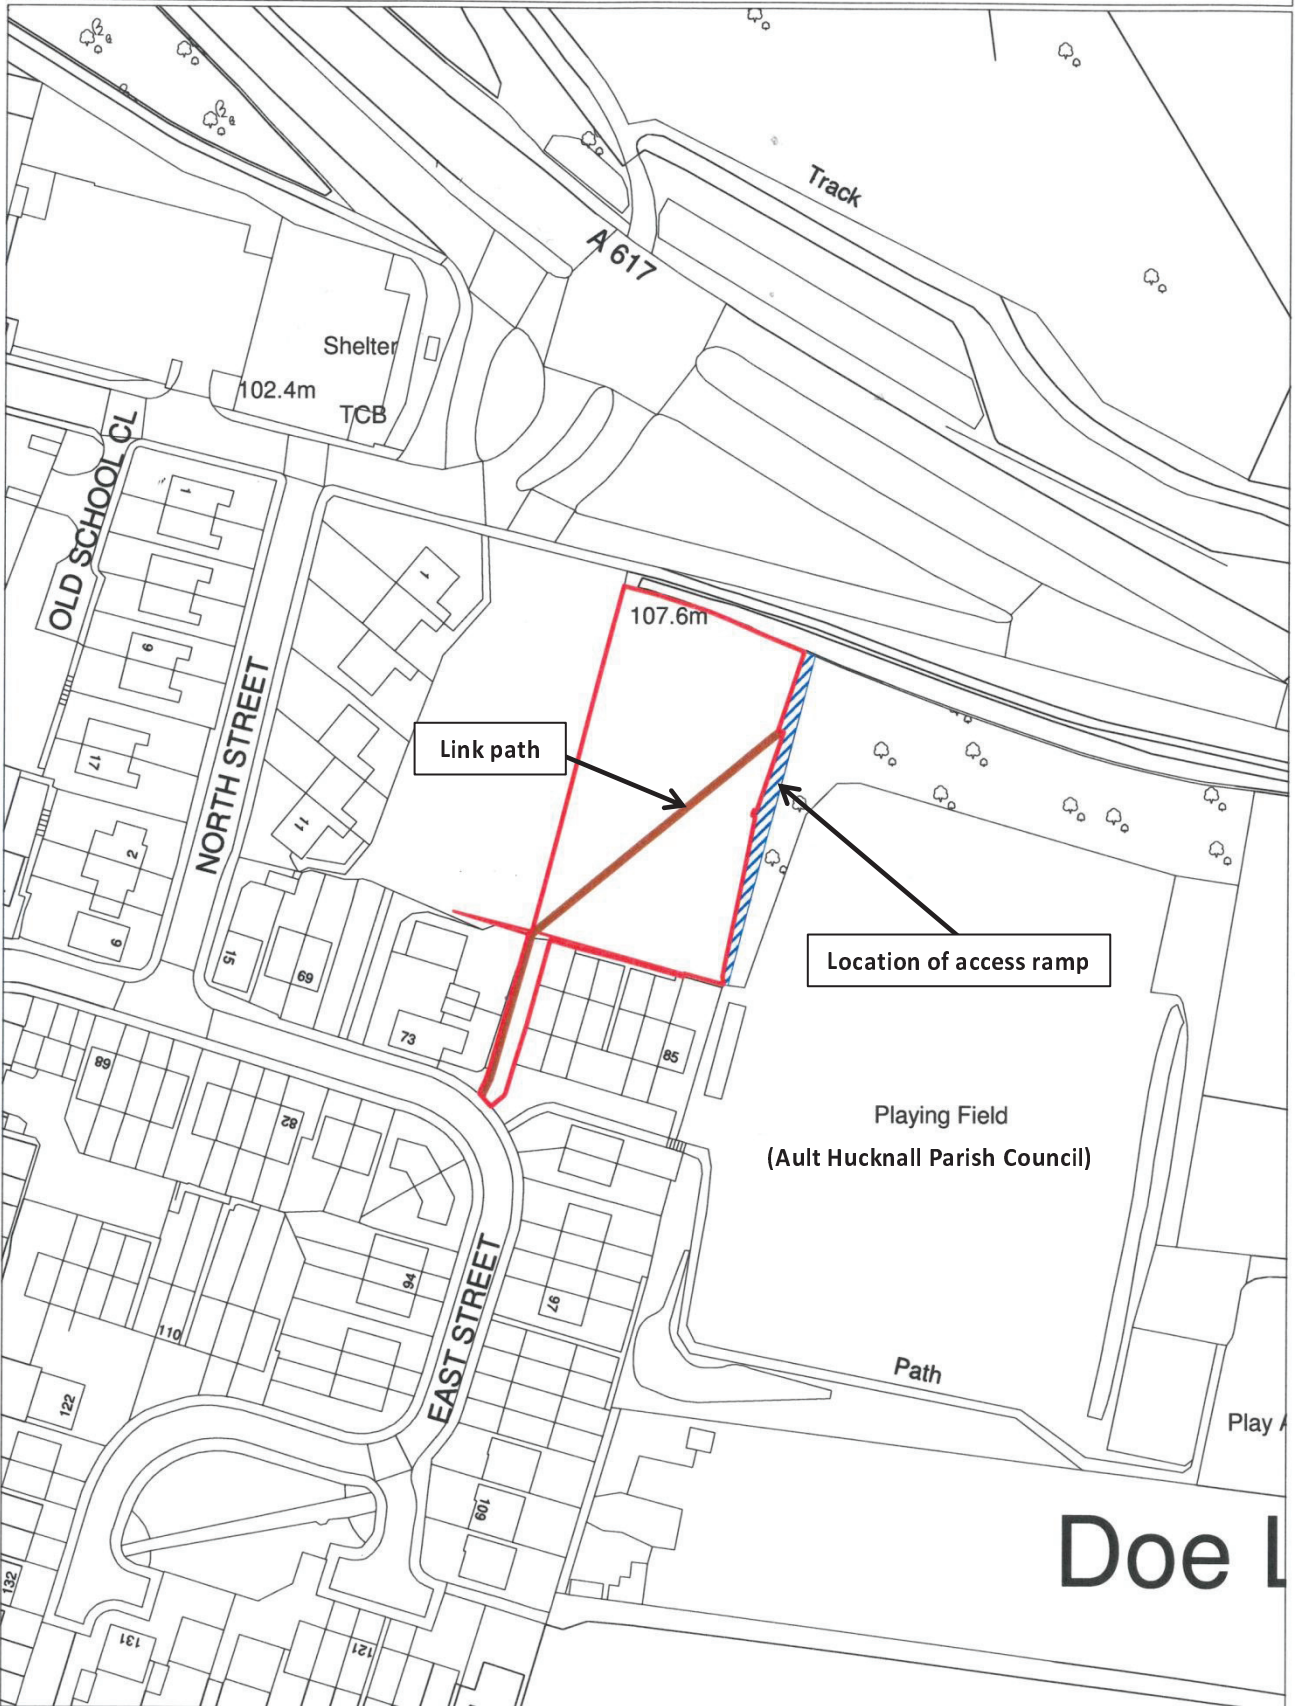

Appendix 2: Doe Lea Recreation Ground Access Ramp

Scale - 1:1250 at A4

Reproduced from the Ordnance Survey mapping with the permission of the controller of Her Majesty's stationary office
© Crown Copyright. Unauthorised reproduction infringes Crown Copyright and may lead to prosecution or civil proceedings. 100023251 2013